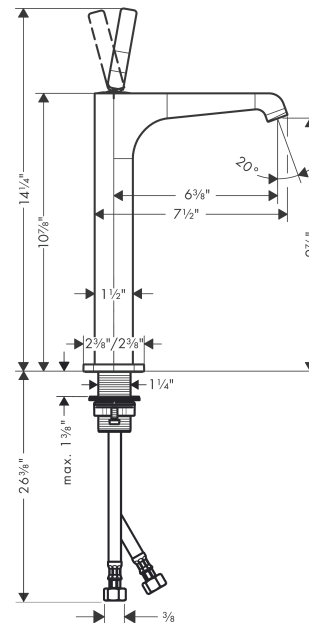

AXOR Citterio E
Single-Hole Faucet 250, 1.2 GPM
 Finishes : Part no. : **36104671**

Features

- Spray modes: Laminar spray
- Flow: 1.2 GPM (4.5 L/Min)
- Ceramic cartridge
- Does not include: Pop-up assembly

Item details

List Price \$ 2,021.00

Technology

Compliance

Product image

Scale drawing

AXOR Citterio E
Single-Hole Faucet 250, 1.2 GPM
Finishes : Part no. : **36104671**

Exploded drawing